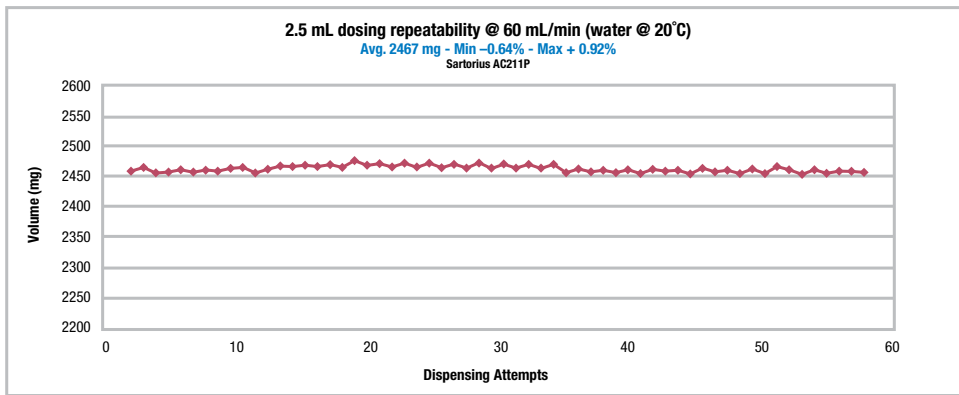

## Get steady, pulseless flow with the convenience of snap-in disposable heads

- Ideal cost-effective solution for single-use or single-campaign fluid transfer
- Disposable—eliminate cross-contamination and cleaning
- Deliver flow rates up to 500 mL/min at speeds up to 100 rpm
- Pump fluids with viscosities up to 70 cps; pressure up to 2.5 bar (36 psi)
- Steady, repeatable flow is ideal for dosing applications

Achieving steady pulseless fluid transfer couldn't be easier—simply mount the reusable adapter onto your Masterflex L/S drive and snap in a clean, disposable pump head! Standard luer connectors offer quick and secure connections to inlet and outlet tubing.

Mount the adapter to your Masterflex L/S drive and snap a pump head into place.

Rotary volumetric pistons produce a steady, pulseless flow with high volume and flow rate accuracy. The consistent rate of flow over time from the dual pumping chambers minimizes the need for calibration.

## Ordering Information

Description	Single-use pump head starter kit
<b>Catalog number</b>	<a href="#">MK-07539-20</a>
mL/rev	5.0
Max speed	100 rpm
Flow range	0.5 to 500 mL/min
Flow accuracy	±3% (<2.5 mL); ±1% (>2.5 mL)
Max pressure	36 psi (2.5 bar)
Max vacuum	-10 psi (-0.7 bar)
Max viscosity	70 cps
Connections	Female luer lock
Materials of construction	Adapter: aluminum; Pump head: co-polyester with FKM gaskets