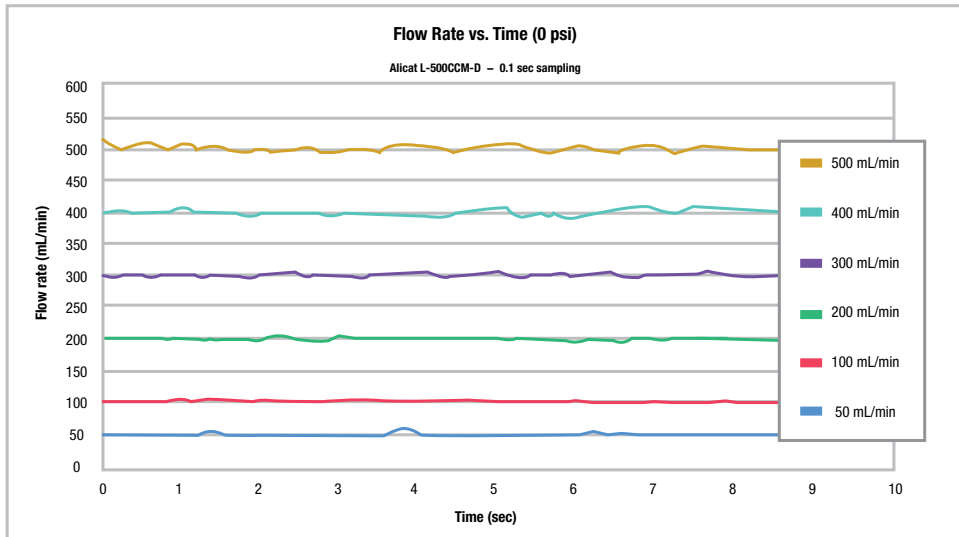

## Get steady, pulseless flow with the convenience of snap-in disposable heads

- Ideal cost-effective solution for single-use or single-campaign fluid transfer
- Disposable—eliminate cross-contamination and cleaning
- Deliver flow rates up to 500 mL/min at speeds up to 100 rpm
- Pump fluids with viscosities up to 70 cps; pressure up to 2.5 bar (36 psi)
- Steady, repeatable flow is ideal for dosing applications

Achieving steady pulseless fluid transfer couldn't be easier—simply mount the reusable adapter onto your Masterflex L/S drive and snap in a clean, disposable pump head! Standard luer connectors offer quick and secure connections to inlet and outlet tubing.

Mount the adapter to your Masterflex L/S drive and snap a pump head into place.

Rotary volumetric pistons produce a steady, pulseless flow with high volume and flow rate accuracy. The consistent rate of flow over time from the dual pumping chambers minimizes the need for calibration.

## Ordering Information

Description	Single-use pump head starter kit
<b>Catalog number</b>	<a href="#">MK-07539-20</a>
mL/rev	5.0
Max speed	100 rpm
Flow range	0.5 to 500 mL/min
Flow accuracy	±3% (<2.5 mL); ±1% (>2.5 mL)
Max pressure	36 psi (2.5 bar)
Max vacuum	-10 psi (-0.7 bar)
Max viscosity	70 cps
Connections	Female luer lock
Materials of construction	Adapter: aluminum; Pump head: co-polyester with FKM gaskets